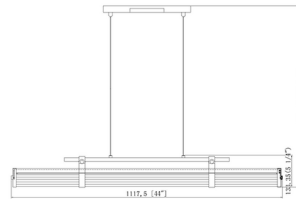

### Specifications

COLOR	Clear
BODY FINISH	Brushed Nickel
WATTAGE	40W
DIMMER	Low Voltage Electronic
DIMENSIONS	44"L x 4.75"W x 5.25"H
INTEGRATED LED MODULE	1 x LED/40W/120V LED
COUNTRY OF ORIGIN	China

### Technical Information

PRODUCT DIMENSIONS	Maximum Overall Height: 187.125"
COLOR RENDERING	.90 CRI
LAMP COLOR	. CCT Select
LUMENS/WATT	88.00
LUMINOUS FLUX	3520 lumens

Shown in brushed nickel / clear

CLICK TO VIEW PRODUCT