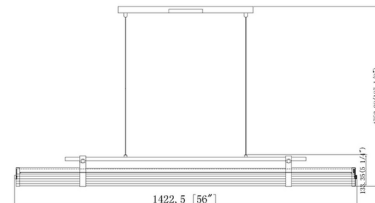

### Specifications

COLOR	Clear
BODY FINISH	Brushed Nickel
WATTAGE	40W
DIMMER	Low Voltage Electronic
DIMENSIONS	44"L x 4.75"W x 5.25"H
INTEGRATED LED MODULE	1 x LED/40W/120V LED
COUNTRY OF ORIGIN	China

### Technical Information

PRODUCT DIMENSIONS	Maximum Overall Height: 187.125"
COLOR RENDERING	.90 CRI
LAMP COLOR	. CCT Select
LUMENS/WATT	88.00
LUMINOUS FLUX	3520 lumens

Shown in brushed nickel / clear

CLICK TO VIEW PRODUCT