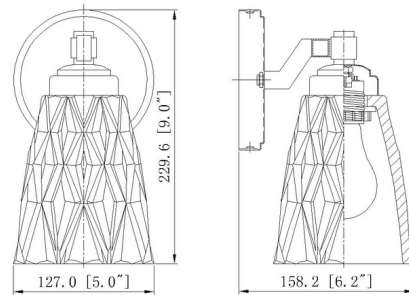

Specifications

COLOR	Clear
BODY FINISH	Matte Black
WATTAGE	17W
DIMMER	Standard 120V
DIMENSIONS	5"W x 9"H x 6.25"D
BULB NOT INCLUDED	1 x A19/Medium (E26)/17W/120V LED
COUNTRY OF ORIGIN	China

CLICK TO VIEW PRODUCT

Notes: