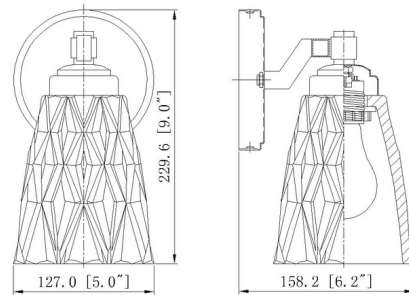

### Specifications

COLOR	Clear
BODY FINISH	Matte Black
WATTAGE	17W
DIMMER	Standard 120V
DIMENSIONS	5"W x 9"H x 6.25"D
BULB NOT INCLUDED	1 x A19/Medium (E26)/17W/120V LED
COUNTRY OF ORIGIN	China

CLICK TO VIEW PRODUCT