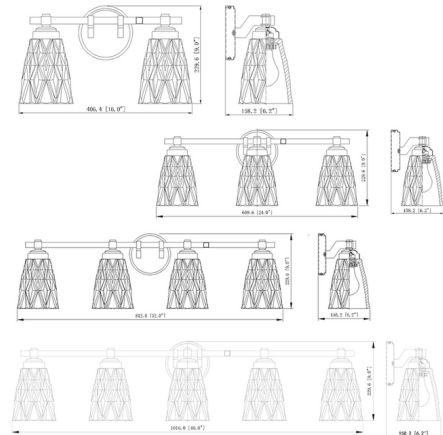

Description

Expansive vanity spaces receive full attention in lighting with a classic design as this vanity fixture exudes a hint of glam. Framed in bold metal, its clear glass shades bring a textural quality with overlapping diamond patterning that adds to aesthetics and lighting impacts.

Shown in modern gold / clear

Specifications

COLOR	Clear
BODY FINISH	Modern Gold
WATTAGE	34W
DIMMER	Standard 120V
DIMENSIONS	16"W x 9"H x 6.25"D
BULB NOT INCLUDED	2 x A19/Medium (E26)/17W/120V LED
COUNTRY OF ORIGIN	China