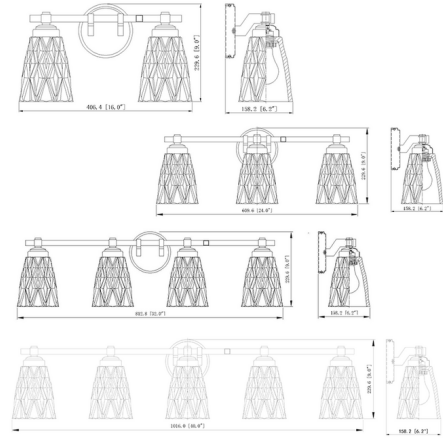

Description

Expansive vanity spaces receive full attention in lighting with a classic design as this vanity fixture exudes a hint of glam. Framed in bold metal, its clear glass shades bring a textural quality with overlapping diamond patterning that adds to aesthetics and lighting impacts.

Shown in modern gold / clear

Specifications

COLOR	Clear
BODY FINISH	Modern Gold
WATTAGE	34W
DIMMER	Standard 120V
DIMENSIONS	16"W x 9"H x 6.25"D
BULB NOT INCLUDED	2 x A19/Medium (E26)/17W/120V LED
COUNTRY OF ORIGIN	China