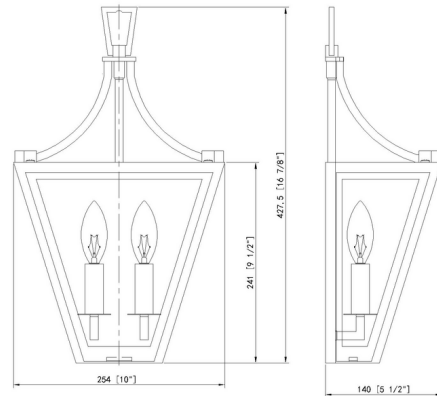

By Z-Lite

Description

Notable for its unconventional silhouette, this two-light wall sconce is a superb pick for delivering a rustic, exotic look. Its lantern motif features an inverted pyramid shape featuring steel framing with slightly contoured edges and an ornate holder. Candelabra style sockets show off a romantic look as they sit behind slightly seedy glass panels to make a chic statement.

Shown in iron ore / clear seedy

Specifications

COLOR Clear Seedy
BODY FINISH Iron Ore
WATTAGE 18W
DIMMER Standard 120V
DIMENSIONS 10"W x 17"H x 5.5"D
BULB NOT INCLUDED 2 x B10/Candelabra (E12)/9W/120V LED
COUNTRY OF ORIGIN China