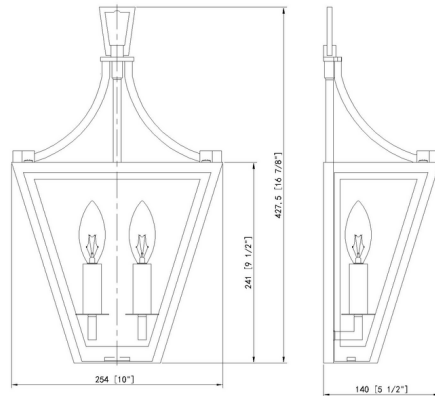

### Description

Notable for its unconventional silhouette, this two-light wall sconce is a superb pick for delivering a rustic, exotic look. Its lantern motif features an inverted pyramid shape featuring steel framing with slightly contoured edges and an ornate holder. Candelabra style sockets show off a romantic look as they sit behind slightly seedy glass panels to make a chic statement.

### Specifications

COLOR . . . . . Clear Seedy  
BODY FINISH . . . . . Iron Ore  
WATTAGE . . . . . 18W  
DIMMER . . . . . Standard 120V  
DIMENSIONS . . . . . 10"W x 17"H x 5.5"D  
BULB NOT INCLUDED . . . . . 2 x B10/Candelabra (E12)/9W/120V LED  
COUNTRY OF ORIGIN . . . . . China