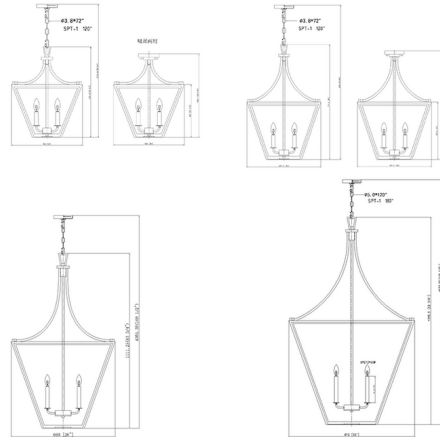

Shown in rubbed brass / clear seedy

Specifications

COLOR Clear Seedy
 BODY FINISH Rubbed Brass
 WATTAGE 27W
 DIMMER Standard 120V
 DIMENSIONS 16"W x 19"H
 BULB NOT INCLUDED 3 x B10/Candelabra (E12)/9W/120V LED
 COUNTRY OF ORIGIN China