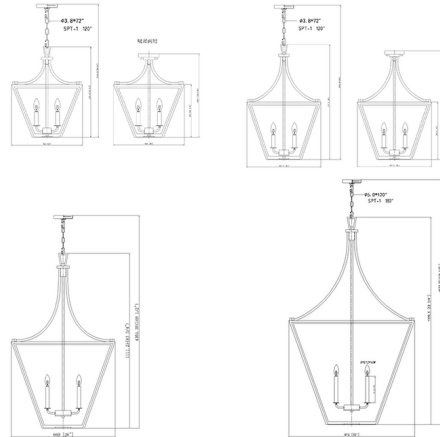

By Z-Lite

Description

With a festive look and steel construction, this lantern-inspired chandelier becomes a go-to option for illuminating dining spaces, living rooms, and foyers. Its unconventional silhouette is a bonus, as are romantic candelabra-style bulb mounts behind slightly seedy glass panels.

Shown in rubbed brass / clear seedy

Specifications

COLOR Clear Seedy
 BODY FINISH Rubbed Brass
 WATTAGE 27W
 DIMMER Standard 120V
 DIMENSIONS 16"W x 19"H
 BULB NOT INCLUDED 3 x B10/Candelabra (E12)/9W/120V LED
 COUNTRY OF ORIGIN China