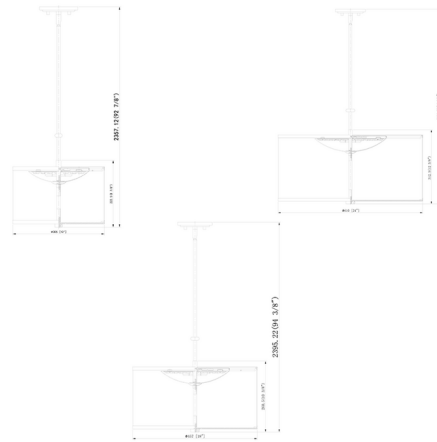

Shown in brushed nickel / white