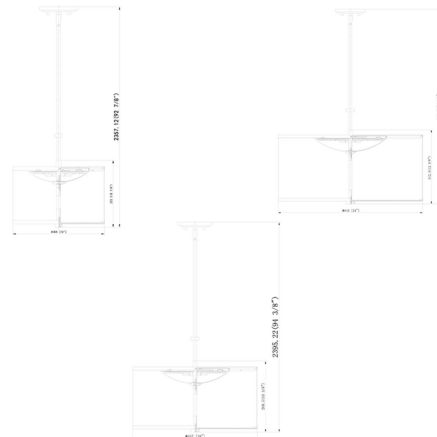

Shown in brushed nickel / white

CLICK TO VIEW PRODUCT

Notes: