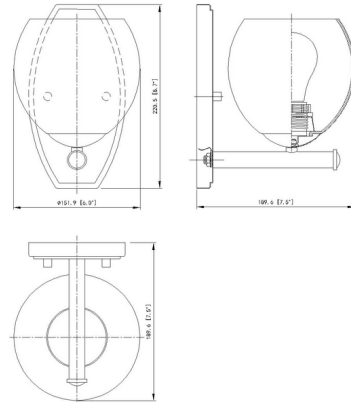

By Z-Lite

Description

Graceful curves perfectly enhance the sweeping elegance of a transitional one-light bathroom vanity wall sconce. It features a curved wall plate and rounded shade, complete with a feathered opaque white swirl pattern that diffuses illumination. It's the perfect choice for an en suite or powder room, offering bright illumination and timeless style.

Shown in brushed nickel / feathered white

Specifications

COLOR	Feathered White
BODY FINISH	Brushed Nickel
WATTAGE	17W
DIMMER	Standard 120V
DIMENSIONS	6"W x 8.75"H x 7.5"D
BULB NOT INCLUDED	1 x A19/Medium (E26)/17W/120V LED
COUNTRY OF ORIGIN	China