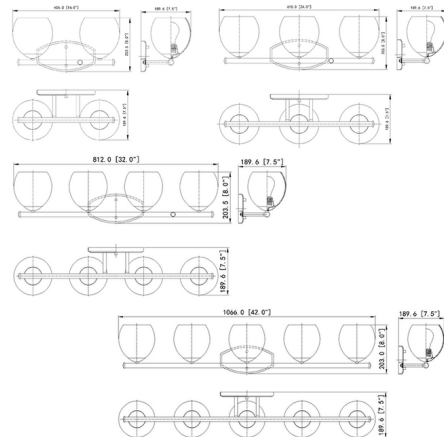

Description

Robust glass shades cast bright, flattering illumination from this transitional vanity bath fixture. Precise design radiates elegance and timeless character, pairing the feathered opaque white swirl glass with a soothing frame finish. From the Colette collection, the fixture evokes fresh refinement, perfect for primary and guest suites.

Shown in chrome / feathered white

Specifications

COLOR Feathered White
 BODY FINISH Chrome
 WATTAGE 34W
 DIMMER Standard 120V
 DIMENSIONS 16"W x 8"H x 7.5"D
 BULB NOT INCLUDED 2 x A19/Medium (E26)/17W/120V LED
 COUNTRY OF ORIGIN China