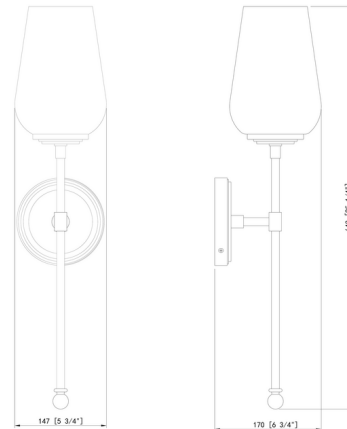

By Z-Lite

Description

Put finishing touches on a home bar or graceful powder room with this charming transitional one-light wall sconce. Its stem and wall plate create a refined, warm ambiance, perfect for daily life and entertaining. The light features a single candelabra tucked within a clear glass shade inspired by a brandy snifter, adding graceful energy and rich character.

Shown in polished nickel / clear

Specifications

COLOR Clear
BODY FINISH Polished Nickel
WATTAGE 9W
DIMMER Standard 120V
DIMENSIONS 5.75"W x 25.25"H x 6.75"D
BULB NOT INCLUDED 1 x B10/Candelabra (E12)/9W/120V LED
COUNTRY OF ORIGIN China