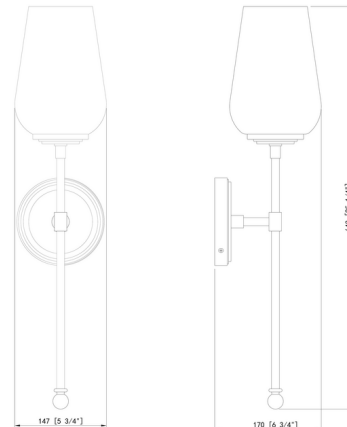

## Dominique Wall Sconce

By Z-Lite

### Description

Put finishing touches on a home bar or graceful powder room with this charming transitional one-light wall sconce. Its stem and wall plate create a refined, warm ambiance, perfect for daily life and entertaining. The light features a single candelabra tucked within a clear glass shade inspired by a brandy snifter, adding graceful energy and rich character.

### Specifications

COLOR . . . . . Clear  
BODY FINISH . . . . . Polished Nickel  
WATTAGE . . . . . 9W  
DIMMER . . . . . Standard 120V  
DIMENSIONS . . . . . 5.75"W x 25.25"H x 6.75"D  
BULB NOT INCLUDED . . . . . 1 x B10/Candelabra (E12)/9W/120V LED  
COUNTRY OF ORIGIN . . . . . China