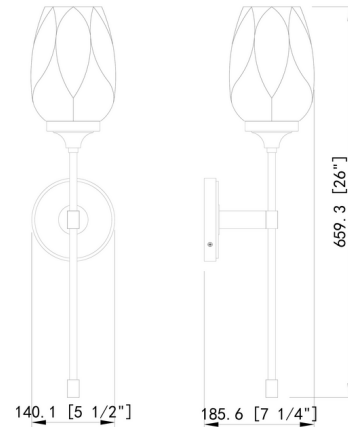

Shown in matte black / clear

Specifications

COLOR . . . . . Clear
BODY FINISH . . . . . Matte Black
WATTAGE 9W
DIMMER . . . . . Standard 120V
DIMENSIONS . . . . . 5.5"W x 26"H x 7.25"D
BULB NOT INCLUDED . . . . . 1 x B10/Candelabra (E12)/9W/120V LED
COUNTRY OF ORIGIN . . . . . China

CLICK TO VIEW PRODUCT

Notes: