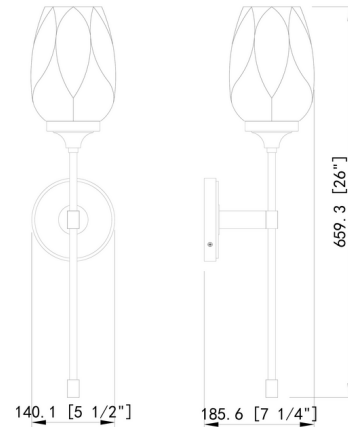

Lightology

lightology.com
866-954-4489
06-29-26

Project: _____

Company: _____

Location: _____ Fixture Type: _____

SPEC #: **ZLT1536003**

Approved On: _____ Approved By: _____

Cassian Wall Sconce

By Z-Lite

Description

Capture refined aesthetics with the graceful tulip design of a transitional one-light wall sconce. Its clear textured glass is delicately patterned, adding a touch of flair that enhances without overwhelming.

Shown in matte black / clear

Specifications

COLOR Clear
BODY FINISH Matte Black
WATTAGE 9W
DIMMER Standard 120V
DIMENSIONS 5.5"W x 26"H x 7.25"D
BULB NOT INCLUDED 1 x B10/Candelabra (E12)/9W/120V LED
COUNTRY OF ORIGIN China