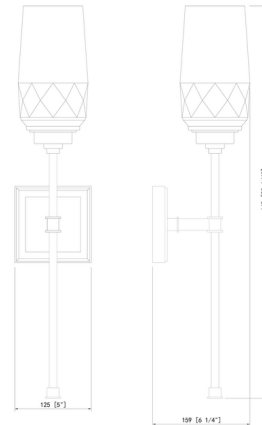

## Cosmo Wall Sconce By Z-Lite

### Specifications

COLOR . . . . . Clear  
BODY FINISH . . . . . Brushed Nickel  
WATTAGE . . . . . 9W  
DIMMER . . . . . Standard 120V  
DIMENSIONS . . . . . 5"W x 25.25"H x 6.25"D  
BULB NOT INCLUDED . . . . . 1 x B10/Candelabra (E12)/9W/120V LED  
COUNTRY OF ORIGIN . . . . . China