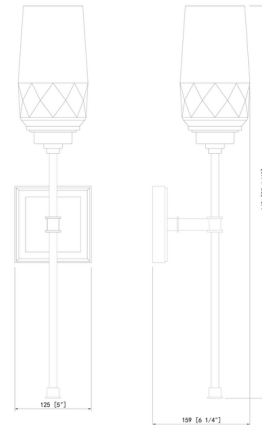

By Z-Lite

Description

Superb design radiates from every detail in this transitional one-light wall sconce with a unique diamond patterned glass shade. Beveling adds dimension to its wall plate, while a tall, tapering shade hosts a single candelabra light for inviting ambiance in any setting.

Shown in brushed nickel / clear

Specifications

COLOR Clear
BODY FINISH Brushed Nickel
WATTAGE 9W
DIMMER Standard 120V
DIMENSIONS 5"W x 25.25"H x 6.25"D
BULB NOT INCLUDED 1 x B10/Candelabra (E12)/9W/120V LED
COUNTRY OF ORIGIN China