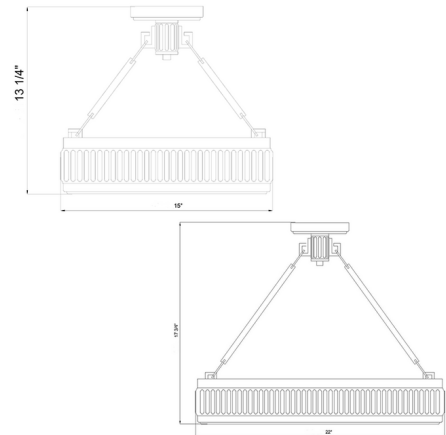

Shown in satin nickel / white

CLICK TO VIEW PRODUCT

Notes: