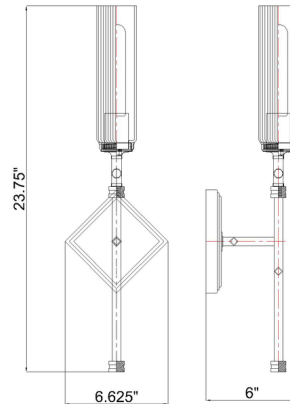

Description

The Esme Wall Sconce offers plenty of light in a compact silhouette. The slim, fluted glass shade and diamond wall plate, complete with stepped details, create a classic, refined look and feel. Add this charming design in a foyer or living area for exceptional ambiance.

Shown in brushed nickel / clear

Specifications

COLOR	Clear
BODY FINISH	Brushed Nickel
WATTAGE	9W
DIMMER	Standard 120V
DIMENSIONS	6.625"W x 23.75"H x 6"D
BULB NOT INCLUDED	.1 x T10/Medium (E26)/9W/120V LED
COUNTRY OF ORIGIN	China