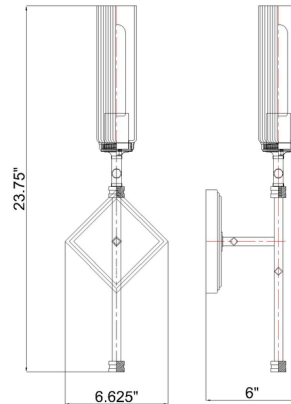

By Z-Lite

Description

The Esme Wall Sconce offers plenty of light in a compact silhouette. The slim, fluted glass shade and diamond wall plate, complete with stepped details, create a classic, refined look and feel. Add this charming design in a foyer or living area for exceptional ambiance.

Shown in brushed nickel / clear

Specifications

COLOR	Clear
BODY FINISH	Brushed Nickel
WATTAGE	9W
DIMMER	Standard 120V
DIMENSIONS	6.625"W x 23.75"H x 6"D
BULB NOT INCLUDED	.1 x T10/Medium (E26)/9W/120V LED
COUNTRY OF ORIGIN	China