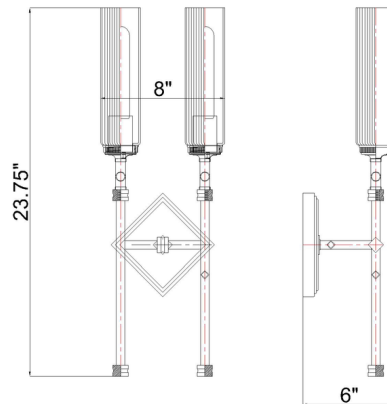

### Specifications

COLOR . . . . . Clear  
BODY FINISH . . . . . Matte Black  
WATTAGE . . . . . 18W  
DIMMER . . . . . Standard 120V  
DIMENSIONS . . . . . 8"W x 23.75"H x 6"D  
BULB NOT INCLUDED . . . . . 2 x T10/Medium (E26)/9W/120V LED  
COUNTRY OF ORIGIN . . . . . China