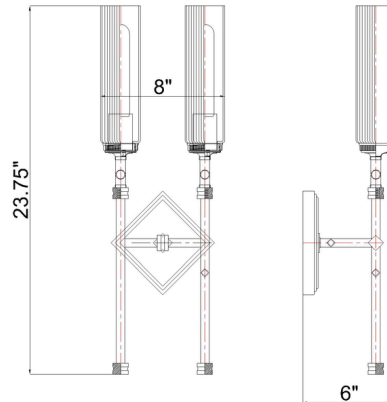

Description

Capture classic charm and timeless elegance with this modern two-light wall sconce. Complete with slim fluted glass, it diffuses illumination to reduce glare and provide wonderful ambiance in your home. The fixture is anchored with a diamond wall plate complete with stepped details that offer rich dimensionality.

Shown in matte black / clear

Specifications

COLOR Clear
BODY FINISH Matte Black
WATTAGE 18W
DIMMER Standard 120V
DIMENSIONS 8"W x 23.75"H x 6"D
BULB NOT INCLUDED 2 x T10/Medium (E26)/9W/120V LED
COUNTRY OF ORIGIN China