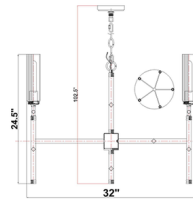

Shown in brushed nickel / clear

Specifications

COLOR Clear
BODY FINISH Brushed Nickel
WATTAGE 45W
DIMMER Standard 120V
DIMENSIONS 32"W x 24.5"H
BULB NOT INCLUDED 5 x T10/Medium (E26)/9W/120V LED
COUNTRY OF ORIGIN China