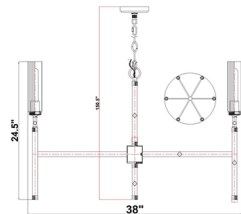

Specifications

COLOR Clear
BODY FINISH Brushed Nickel
WATTAGE 45W
DIMMER Standard 120V
DIMENSIONS 32"W x 24.5"H
BULB NOT INCLUDED 5 x T10/Medium (E26)/9W/120V LED
COUNTRY OF ORIGIN China

Shown in brushed nickel / clear