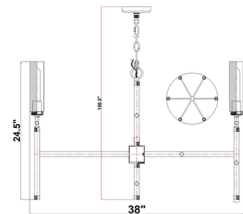

Shown in brushed nickel / clear

Specifications

COLOR Clear
BODY FINISH Brushed Nickel
WATTAGE 45W
DIMMER Standard 120V
DIMENSIONS 32"W x 24.5"H
BULB NOT INCLUDED 5 x T10/Medium (E26)/9W/120V LED
COUNTRY OF ORIGIN China