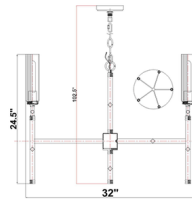

Specifications

COLOR Clear
BODY FINISH Brushed Nickel
WATTAGE 45W
DIMMER Standard 120V
DIMENSIONS 32"W x 24.5"H
BULB NOT INCLUDED 5 x T10/Medium (E26)/9W/120V LED
COUNTRY OF ORIGIN China

Shown in brushed nickel / clear