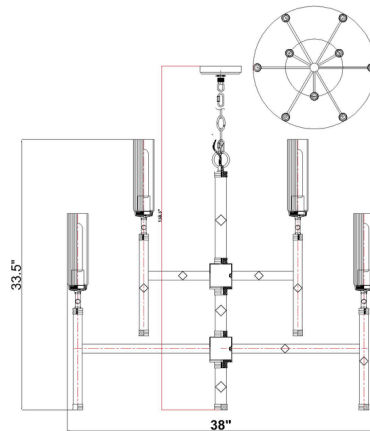

### Specifications

COLOR	Clear
BODY FINISH	Modern Gold
WATTAGE	81W
DIMMER	Standard 120V
DIMENSIONS	38"W x 33.5"H
BULB NOT INCLUDED	9 x T10/Medium (E26)/9W/120V LED
COUNTRY OF ORIGIN	China

CLICK TO VIEW PRODUCT