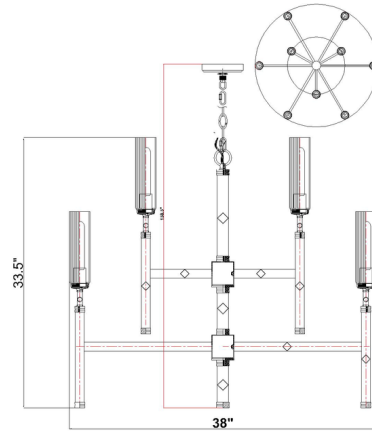

By Z-Lite

Description

Arranged in two tiers to create a staggered effect, the 2-Tier Chandelier pairs fluted clear glass shades with slim stems, evoking champagne glasses that radiate effervescent personality. It's the perfect choice suspended from a vaulted ceiling or over a staircase.

Shown in modern gold / clear

Specifications

COLOR Clear
BODY FINISH Modern Gold
WATTAGE 81W
DIMMER Standard 120V
DIMENSIONS 38"W x 33.5"H
BULB NOT INCLUDED 9 x T10/Medium (E26)/9W/120V LED
COUNTRY OF ORIGIN China