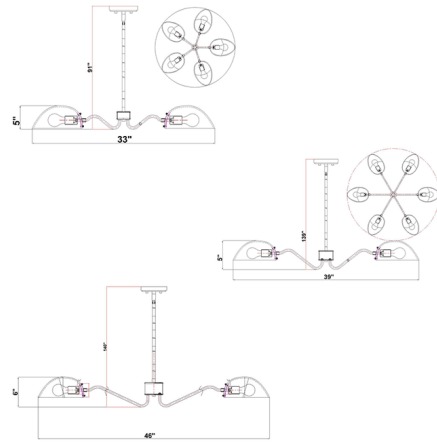

Description

Playful personality shows itself in the curvy arms featured on this modern chandelier. It's a radiant, flexible fixture that casts up or down lighting based on the positioning of its domed opal glass shades. It showcases a chic profile with the ability to convert to a semi-flush mount design.

Specifications

COLOR White
BODY FINISH Matte Black
WATTAGE 85W
DIMMER Standard 120V
DIMENSIONS 33"W x 5"H
BULB NOT INCLUDED 5 x A19/Medium (E26)/17W/120V LED
COUNTRY OF ORIGIN China

Shown in matte black / white