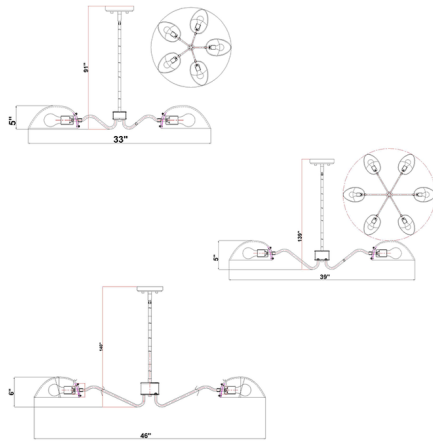

Shown in matte black / white

CLICK TO VIEW PRODUCT

Notes: