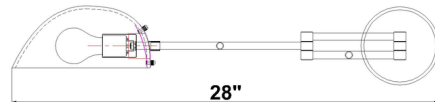

### Description

Bold contrasting tones are striking and stylish as this one-light wall sconce offers function and fashion in one design. Steel forms a structured frame with adjustability to direct lighting from side to side, as well as upward and downward by repositioning its shapely opal white glass hood shade. A superb choice for living rooms and home offices, this dimmable fixture fulfills a host of lighting objectives.

### Specifications

COLOR	White
BODY FINISH	Brushed Nickel
WATTAGE	17W
DIMMER	Standard 120V
DIMENSIONS	28"W x 5.125"H x 11"D
BULB NOT INCLUDED	1 x A19/Medium (E26)/17W/120V LED
COUNTRY OF ORIGIN	China

CLICK TO VIEW PRODUCT