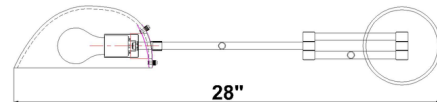

### Description

Bold contrasting tones are striking and stylish as this one-light wall sconce offers function and fashion in one design. Steel forms a structured frame with adjustability to direct lighting from side to side, as well as upward and downward by repositioning its shapely opal white glass hood shade. A superb choice for living rooms and home offices, this dimmable fixture fulfills a host of lighting objectives.

### Specifications

COLOR	White
BODY FINISH	Brushed Nickel
WATTAGE	17W
DIMMER	Standard 120V
DIMENSIONS	28"W x 5.125"H x 11"D
BULB NOT INCLUDED	1 x A19/Medium (E26)/17W/120V LED
COUNTRY OF ORIGIN	China

CLICK TO VIEW PRODUCT