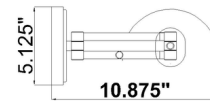

### Specifications

COLOR	White
BODY FINISH	Brushed Nickel
WATTAGE	17W
DIMMER	Standard 120V
DIMENSIONS	28"W x 5.125"H x 11"D
BULB NOT INCLUDED	1 x A19/Medium (E26)/17W/120V LED
COUNTRY OF ORIGIN	China

CLICK TO VIEW PRODUCT