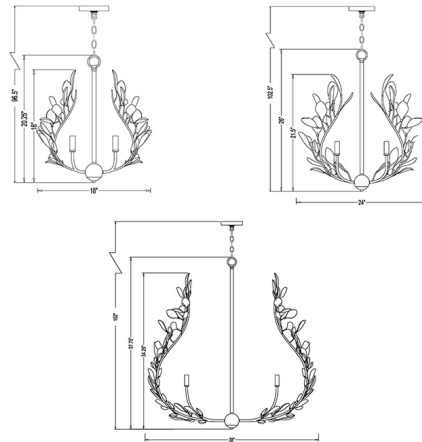

By Z-Lite

Description

The delicate motif of florals finds a home in this glam chandelier delivering organic and botanic flavor. Artistry uses modern gold finish steel to create a shapely fixture with curved arms emulating vines, as crystal elements serve as buds as they make warm light glow. This dimmable light creates mood-based illumination, perfect for living rooms, bedrooms, and dining spaces.

Shown in modern gold / frosted

Specifications

COLOR Frosted
BODY FINISH Modern Gold
WATTAGE 68W
DIMMER Standard 120V
DIMENSIONS 18"W x 20.25"H
BULB NOT INCLUDED 4 x B10/Candelabra (E12)/17W/120V LED
COUNTRY OF ORIGIN China