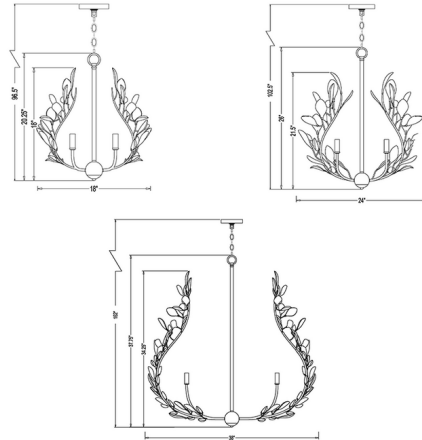

### Specifications

COLOR . . . . . Frosted  
BODY FINISH . . . . . Modern Gold  
WATTAGE . . . . . 68W  
DIMMER . . . . . Standard 120V  
DIMENSIONS . . . . . 18"W x 20.25"H  
BULB NOT INCLUDED . . . . . 4 x B10/Candelabra (E12)/17W/120V LED  
COUNTRY OF ORIGIN . . . . . China