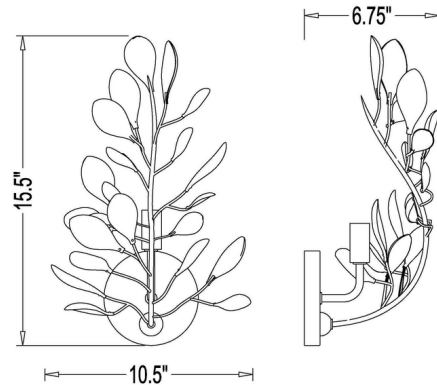

By Z-Lite

Description

An organic version of botanical beauty, this single-light wall sconce becomes a must-have fixture mixing delicacy with artistry. Modern gold finish steel framing positions a single branch-like element with sparkling crystal buds capturing and reflecting warm illumination. Make this dimmable light part of a custom living room, bedroom, or hallway.

Shown in modern gold / frosted

Specifications

COLOR	Frosted
BODY FINISH	Modern Gold
WATTAGE	17W
DIMMER	Standard 120V
DIMENSIONS	10.5"W x 15.5"H x 6.75"D
BULB NOT INCLUDED	1 x B10/Candelabra (E12)/17W/120V LED
COUNTRY OF ORIGIN	China