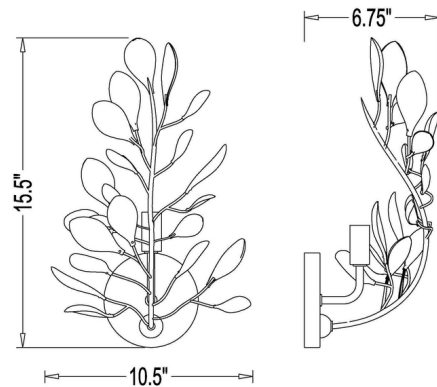

By Z-Lite

Description

An organic version of botanical beauty, this single-light wall sconce becomes a must-have fixture mixing delicacy with artistry. Modern gold finish steel framing positions a single branch-like element with sparkling crystal buds capturing and reflecting warm illumination. Make this dimmable light part of a custom living room, bedroom, or hallway.

Shown in modern gold / frosted

Specifications

COLOR	Frosted
BODY FINISH	Modern Gold
WATTAGE	17W
DIMMER	Standard 120V
DIMENSIONS	10.5"W x 15.5"H x 6.75"D
BULB NOT INCLUDED	1 x B10/Candelabra (E12)/17W/120V LED
COUNTRY OF ORIGIN	China