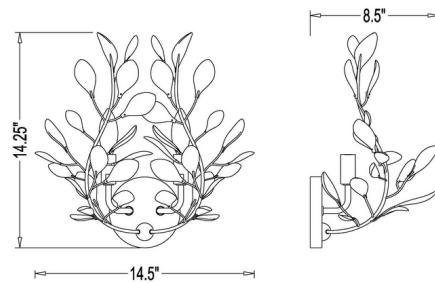

Specifications

COLOR	Frosted
BODY FINISH	Modern Gold
WATTAGE	34W
DIMMER	Standard 120V
DIMENSIONS	14.5"W x 14.25"H x 8.5"D
BULB NOT INCLUDED	2 x B10/Candelabra (E12)/17W/120V LED
COUNTRY OF ORIGIN	China

CLICK TO VIEW PRODUCT

Notes: