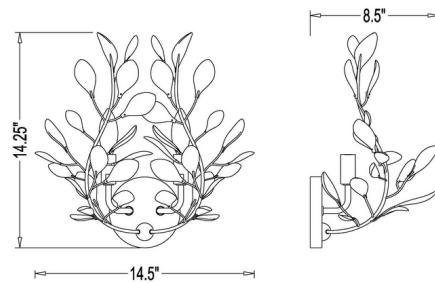

### Specifications

COLOR	Frosted
BODY FINISH	Modern Gold
WATTAGE	34W
DIMMER	Standard 120V
DIMENSIONS	14.5"W x 14.25"H x 8.5"D
BULB NOT INCLUDED	2 x B10/Candelabra (E12)/17W/120V LED
COUNTRY OF ORIGIN	China