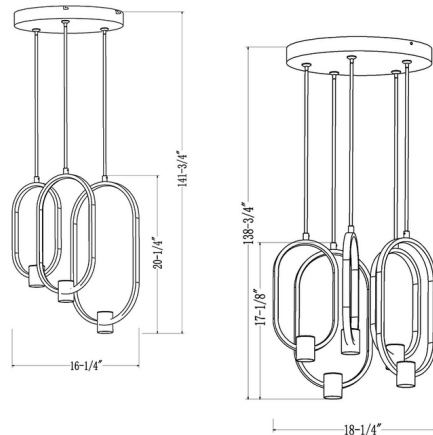

Shown in matte black / white

CLICK TO VIEW PRODUCT

Notes: