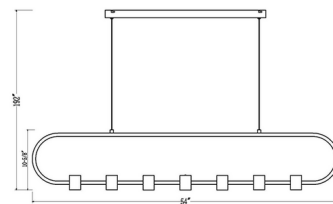

Specifications

COLOR White
BODY FINISH Matte Black
WATTAGE 55W
DIMMER Low Voltage Electronic
DIMENSIONS 42"L x 4.75"W x 10.75"H
INTEGRATED LED MODULE 1 x LED/55W/120V LED
COUNTRY OF ORIGIN China

Technical Information

PRODUCT DIMENSIONS Maximum Overall Height: 192"
COLOR RENDERING 90 CRI
LAMP COLOR CCT Select
LUMENS/WATT 30.91
LUMINOUS FLUX 1700 lumens

Shown in matte black / white

CLICK TO VIEW PRODUCT

Notes: