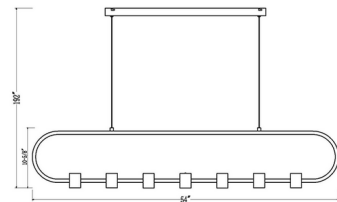

CLICK TO VIEW PRODUCT

Notes: