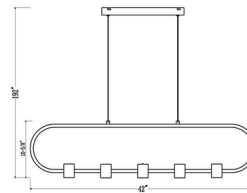

Specifications

COLOR White
BODY FINISH Matte Black
WATTAGE 55W
DIMMER Low Voltage Electronic
DIMENSIONS 42"L x 4.75"W x 10.75"H
INTEGRATED LED MODULE 1 x LED/55W/120V LED
COUNTRY OF ORIGIN China

Technical Information

PRODUCT DIMENSIONS Maximum Overall Height: 192"
COLOR RENDERING 90 CRI
LAMP COLOR CCT Select
LUMENS/WATT 30.91
LUMINOUS FLUX 1700 lumens

Shown in matte black / white

CLICK TO VIEW PRODUCT

Notes: