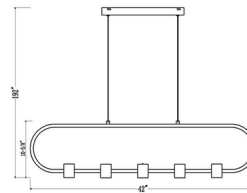

CLICK TO VIEW PRODUCT

Notes: