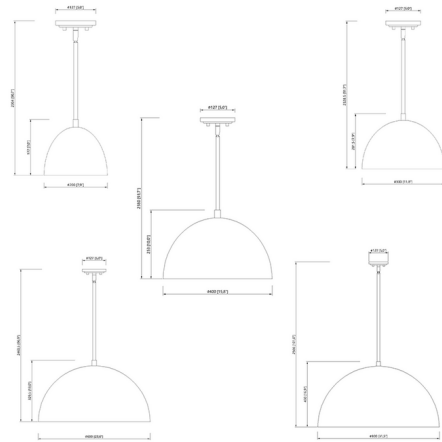

Lightology

lightology.com
866-954-4489
07-06-26

Project: _____

Company: _____

Location: _____ Fixture Type: _____

SPEC #: **ZLT1536066**

Approved On: _____ Approved By: _____

Vega Pendant By Z-Lite

Description

The classic dome motif shows up in a timeless pendant, perfect for adding a calming look with hints of farmhouse and industrial style. Embrace the steel constructed shade lined in gold, with a slight sheen enhancing its finish. Illuminate kitchens, dining rooms, and foyers with this fixture adding dimming features to change lighting levels.

Shown in matte white / gold

Specifications

COLOR Gold
BODY FINISH Matte White
WATTAGE 17W
DIMMER Standard 120V
DIMENSIONS 8"W x 7"H
BULB NOT INCLUDED 1 x A19/Medium (E26)/17W/120V LED
COUNTRY OF ORIGIN China