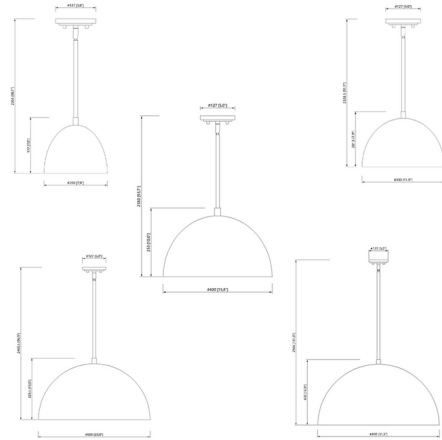

Lightology

lightology.com
866-954-4489
04-18-26

Project: _____

Company: _____

Location: _____ Fixture Type: _____

SPEC #: **ZLT1536066**

Approved On: _____ Approved By: _____

Vega Pendant By Z-Lite

Description

The classic dome motif shows up in a timeless pendant, perfect for adding a calming look with hints of farmhouse and industrial style. Embrace the steel constructed shade lined in gold, with a slight sheen enhancing its finish. Illuminate kitchens, dining rooms, and foyers with this fixture adding dimming features to change lighting levels.

Shown in matte white / gold

Specifications

COLOR Gold
BODY FINISH Matte White
WATTAGE 17W
DIMMER Standard 120V
DIMENSIONS 8"W x 7"H
BULB NOT INCLUDED 1 x A19/Medium (E26)/17W/120V LED
COUNTRY OF ORIGIN China