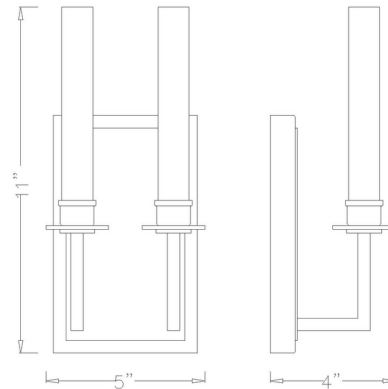

## Orson 2-Light Wall Sconce By Z-Lite

### Specifications

COLOR	N/A
BODY FINISH	Matte Black
WATTAGE	18W
DIMMER	Standard 120V
DIMENSIONS	4.75"W x 11"H x 4"D
BULB NOT INCLUDED	2 x B10/Candelabra (E12)/9W/120V LED
COUNTRY OF ORIGIN	China

CLICK TO VIEW PRODUCT