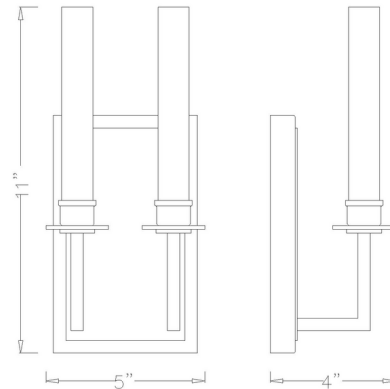

Lightology

lightology.com
866-954-4489
05-24-26

Project: _____

Company: _____

Location: _____ Fixture Type: _____

SPEC #: **ZLT1536067**

Approved On: _____ Approved By: _____

Orson 2-Light Wall Sconce By Z-Lite

Description

The Orson wall sconce offers a craftsman-meets-industrial vibe with its squared arm and stepped backplate in the Matte Black finish and a choice of three (included) candle covers in Matte Black, Brushed Nickel, and Rubbed Brass to complement other finishes in the room.

Shown in matte black

Specifications

COLOR	N/A
BODY FINISH	Matte Black
WATTAGE	18W
DIMMER	Standard 120V
DIMENSIONS	4.75"W x 11"H x 4"D
BULB NOT INCLUDED	2 x B10/Candelabra (E12)/9W/120V LED
COUNTRY OF ORIGIN	China