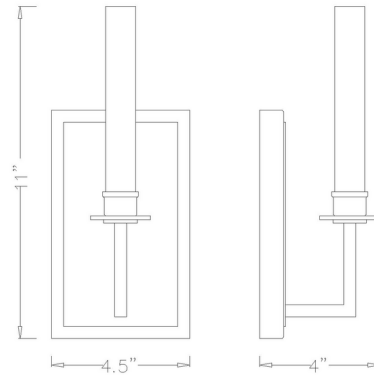

Lightology

lightology.com
866-954-4489
06-30-26

Project: _____

Company: _____

Location: _____ Fixture Type: _____

SPEC #: **ZLT1536068**

Approved On: _____ Approved By: _____

Orson Wall Sconce By Z-Lite

Description

The Orson wall sconce offers a craftsman-meets-industrial vibe with its squared arm and stepped backplate in the Matte Black finish and a choice of three (included) candle covers in Matte Black, Brushed Nickel, and Rubbed Brass to complement other finishes in the room.

Shown in matte black

Specifications

COLOR	N/A
BODY FINISH	Matte Black
WATTAGE	9W
DIMMER	Standard 120V
DIMENSIONS	4.75"W x 11"H x 4"D
BULB NOT INCLUDED	1 x B10/Candelabra (E12)/9W/120V LED
COUNTRY OF ORIGIN	China