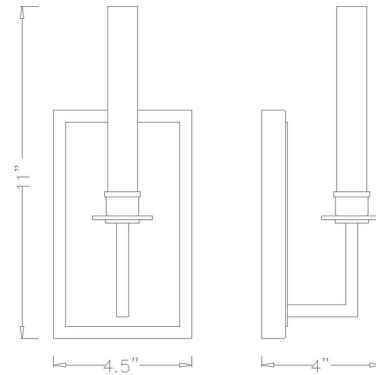

### Specifications

COLOR	N/A
BODY FINISH	Matte Black
WATTAGE	9W
DIMMER	Standard 120V
DIMENSIONS	5"W x 11"H x 4"D
BULB NOT INCLUDED	1 x B10/Candelabra (E12)/9W/120V LED
COUNTRY OF ORIGIN	China

CLICK TO VIEW PRODUCT