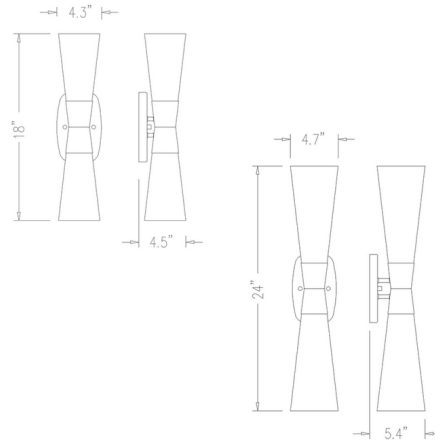

Description

With the alluring silhouette of an hourglass, this two-light wall sconce is both enticing and low-key, a great option for living rooms, hallways, and dining spaces. Steel framing includes a cinched center supporting matte opal glass shades inverted to spread illumination upward and downward. Meet lighting needs or create mood adjustments with this sconce's built-in dimming function.

Shown in brushed nickel / white opal

Specifications

COLOR	White Opal
BODY FINISH	Brushed Nickel
WATTAGE	18W
DIMMER	Standard 120V
DIMENSIONS	4.3"W x 18"H x 4.5"D
BULB NOT INCLUDED	2 x A19/Medium (E26)/9W/120V LED
COUNTRY OF ORIGIN	China