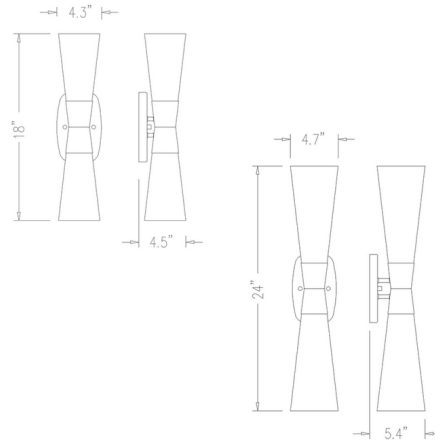

### Description

With the alluring silhouette of an hourglass, this two-light wall sconce is both enticing and low-key, a great option for living rooms, hallways, and dining spaces. Steel framing includes a cinched center supporting matte opal glass shades inverted to spread illumination upward and downward. Meet lighting needs or create mood adjustments with this sconce's built-in dimming function.

### Specifications

COLOR	White Opal
BODY FINISH	Brushed Nickel
WATTAGE	18W
DIMMER	Standard 120V
DIMENSIONS	4.3"W x 18"H x 4.5"D
BULB NOT INCLUDED	2 x A19/Medium (E26)/9W/120V LED
COUNTRY OF ORIGIN	China