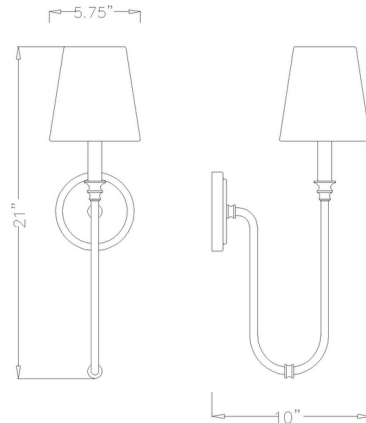

## Jisele Wall Sconce

By Z-Lite

### Description

Follow the captivating curvature adding elegance to this one-light wall sconce, an exceptional fixture for bedrooms, living rooms, and hallways. Steel framing creates a sleek silhouette with a deep bend in its arm and a prominent circular wall mount. A classic linen shade filters lighting with dimming features to control lighting levels.

### Specifications

COLOR	White
BODY FINISH	Rubbed Brass
WATTAGE	9W
DIMMER	Standard 120V
DIMENSIONS	5.75"W x 21"H x 10"D
BULB NOT INCLUDED	1 x B10/Candelabra (E12)/9W/120V LED
COUNTRY OF ORIGIN	China

CLICK TO VIEW PRODUCT