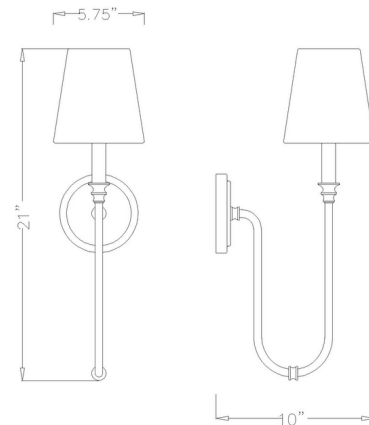

## Jisele Wall Sconce

By Z-Lite

### Description

Follow the captivating curvature adding elegance to this one-light wall sconce, an exceptional fixture for bedrooms, living rooms, and hallways. Steel framing creates a sleek silhouette with a deep bend in its arm and a prominent circular wall mount. A classic linen shade filters lighting with dimming features to control lighting levels.

### Specifications

COLOR	White
BODY FINISH	Rubbed Brass
WATTAGE	9W
DIMMER	Standard 120V
DIMENSIONS	5.75"W x 21"H x 10"D
BULB NOT INCLUDED	1 x B10/Candelabra (E12)/9W/120V LED
COUNTRY OF ORIGIN	China

CLICK TO VIEW PRODUCT