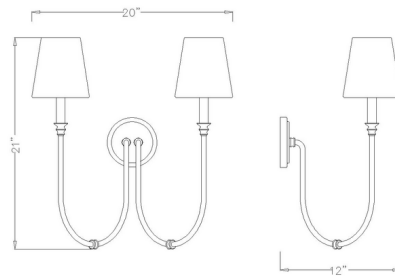

## Jisele 2-Light Wall Sconce

By Z-Lite

### Description

Dual lighting in a two-light sconce shows off a decadent silhouette as this two-light wall sconce offers a timeless design with extra drama. Steel framing is slightly slender yet visually impacting, with deeply curved arms and charming candelabra holders capturing attention. Dimmable light is filtered through conventional tapered linen shades, shedding variable light levels in living rooms, bedrooms, and entryways.

### Specifications

COLOR . . . . . White  
BODY FINISH . . . . . Matte Black  
WATTAGE . . . . . 18W  
DIMMER . . . . . Standard 120V  
DIMENSIONS . . . . . 20"W x 21"H x 12"D  
BULB NOT INCLUDED . . . . . 2 x B10/Candelabra (E12)/9W/120V LED  
COUNTRY OF ORIGIN . . . . . China