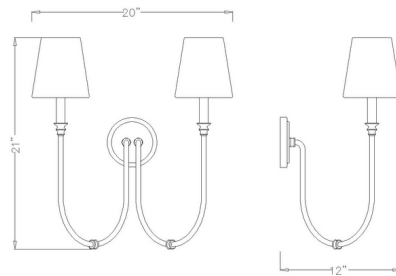

Lightology

lightology.com
866-954-4489
04-28-26

Project: _____

Company: _____

Location: _____ Fixture Type: _____

SPEC #: **ZLT1536079**

Approved On: _____ Approved By: _____

Jisele 2-Light Wall Sconce By Z-Lite

Description

Dual lighting in a two-light sconce shows off a decadent silhouette as this two-light wall sconce offers a timeless design with extra drama. Steel framing is slightly slender yet visually impacting, with deeply curved arms and charming candelabra holders capturing attention. Dimmable light is filtered through conventional tapered linen shades, shedding variable light levels in living rooms, bedrooms, and entryways.

Shown in matte black / white

Specifications

COLOR	White
BODY FINISH	Matte Black
WATTAGE	18W
DIMMER	Standard 120V
DIMENSIONS	20"W x 21"H x 12"D
BULB NOT INCLUDED	2 x B10/Candelabra (E12)/9W/120V LED
COUNTRY OF ORIGIN	China