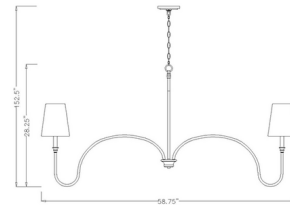

### Specifications

COLOR	White
BODY FINISH	Matte Black
WATTAGE	45W
DIMMER	Standard 120V
DIMENSIONS	30"W x 20"H
BULB NOT INCLUDED	5 x B10/Candelabra (E12)/9W/120V LED
COUNTRY OF ORIGIN	China

CLICK TO VIEW PRODUCT