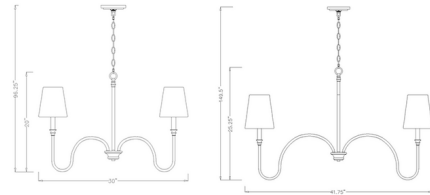

### Description

Pronounced curves bring a visual treat as this chandelier offers a mix of minimalism with sleek silhouetting. Steel framing adds an airy aesthetic with curved arms support subtly accented candelabra holders, and classic tapered linen shades filter light in dining rooms and foyers. Dimming functions create variable light levels to conform to time-of-day conditions.

### Specifications

COLOR	White
BODY FINISH	Matte Black
WATTAGE	45W
DIMMER	Standard 120V
DIMENSIONS	30"W x 20"H
BULB NOT INCLUDED	5 x B10/Candelabra (E12)/9W/120V LED
COUNTRY OF ORIGIN	China

CLICK TO VIEW PRODUCT