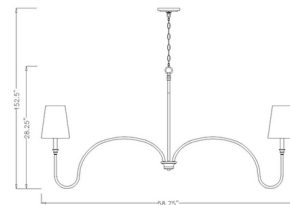

Description

Pronounced curves bring a visual treat as this chandelier offers a mix of minimalism with sleek silhouetting. Steel framing adds an airy aesthetic with curved arms support subtly accented candelabra holders, and classic tapered linen shades filter light in dining rooms and foyers. Dimming functions create variable light levels to conform to time-of-day conditions.

Shown in matte black / white

Specifications

COLOR	White
BODY FINISH	Matte Black
WATTAGE	45W
DIMMER	Standard 120V
DIMENSIONS	30"W x 20"H
BULB NOT INCLUDED	5 x B10/Candelabra (E12)/9W/120V LED
COUNTRY OF ORIGIN	China