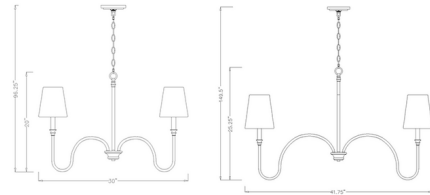

Specifications

COLOR	White
BODY FINISH	Matte Black
WATTAGE	45W
DIMMER	Standard 120V
DIMENSIONS	30"W x 20"H
BULB NOT INCLUDED	5 x B10/Candelabra (E12)/9W/120V LED
COUNTRY OF ORIGIN	China

CLICK TO VIEW PRODUCT

Notes: