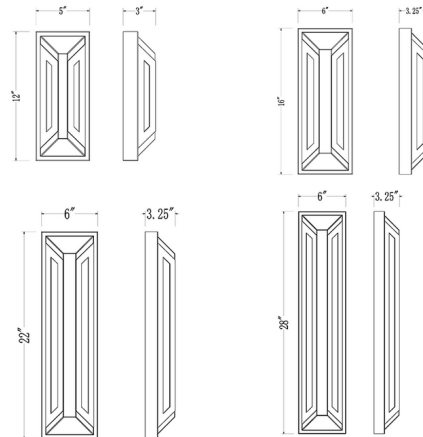

CLICK TO VIEW PRODUCT

Notes: