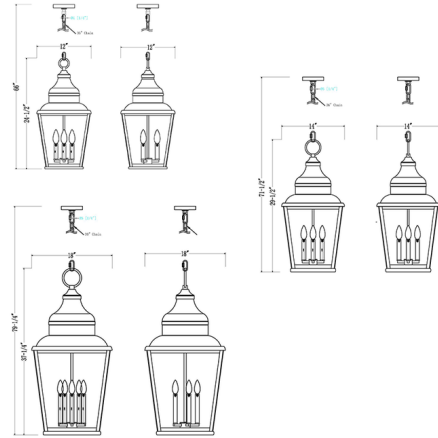

Description

Plenty of strong illumination originates from this outdoor chain mount ceiling fixture, a superb choice for customizing lighting on covered porches, back patios, and outbuildings. A softly bold sand black finish coats aluminum framing with a tapered silhouette and excess detail delivering style. Clear seedy glass panels reveal interior candelabra-style light bulb mounts that invite bulbs and offer light levels through dimming features.

Shown in sand black / clear seedy

Specifications

COLOR	Clear Seedy
BODY FINISH	Sand Black
WATTAGE	27W
DIMMER	Standard 120V
DIMENSIONS	12"W x 24.5"H
BULB NOT INCLUDED	3 x B10/Candelabra (E12)/9W/120V LED
COUNTRY OF ORIGIN	China