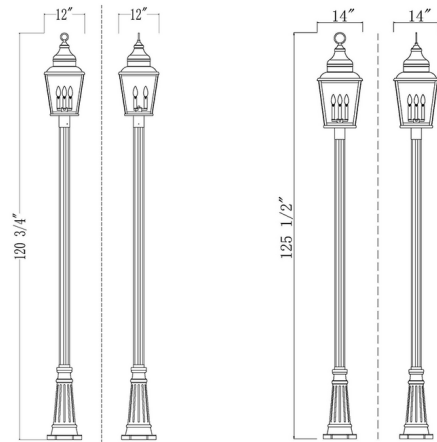

Description

Timeless style creates a stately, romantic vibe in this outdoor post mount fixture ready to complement front and back yard spaces. Sand black finish aluminum delivers a soft yet bold look with refinement, as rich detail brings a multi-tiered cap, contoured silhouetting, and clear seedy glass panels offering a peek-a-boo view of romantic candelabra style bulb mounts. Make this dimmable light a fashionable and functional light source with adjustable lighting levels. Note: Not all options are available.

Specifications

COLOR Clear Seedy
BODY FINISH Sand Black
WATTAGE 27W
DIMMER Standard 120V
DIMENSIONS 12"W x 120.75"H
BULB NOT INCLUDED 3 x B10/Candelabra (E12)/9W/120V LED
COUNTRY OF ORIGIN China

Notes:

Shown in sand black / clear seedy