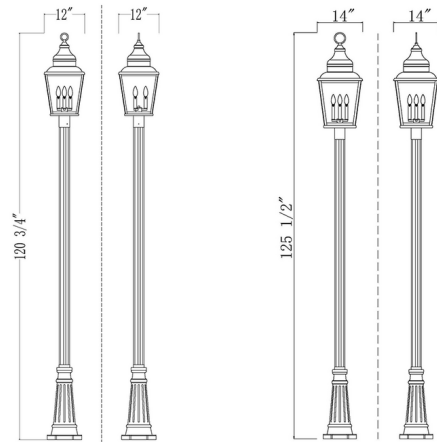

Lightology

lightology.com
866-954-4489
06-08-26

Project: _____
Company: _____
Location: _____ Fixture Type: _____
SPEC #: **ZLT1536110**
Approved On: _____ Approved By: _____

Raphael Outdoor Post Light with Decorative Post/Hexagon Base

By Z-Lite

Description

Timeless style creates a stately, romantic vibe in this outdoor post mount fixture ready to complement front and back yard spaces. Sand black finish aluminum delivers a soft yet bold look with refinement, as rich detail brings a multi-tiered cap, contoured silhouetting, and clear seedy glass panels offering a peek-a-boo view of romantic candelabra style bulb mounts. Make this dimmable light a fashionable and functional light source with adjustable lighting levels. Note: Not all options are available.

Specifications

COLOR . . . . . Clear Seedy
BODY FINISH . . . . . Sand Black
WATTAGE 27W
DIMMER . . . . . Standard 120V
DIMENSIONS . . . . . 12"W x 120.75"H
BULB NOT INCLUDED . . . . . 3 x B10/Candelabra (E12)/9W/120V LED
COUNTRY OF ORIGIN . . . . . China

Shown in sand black / clear seedy

CLICK TO VIEW PRODUCT

Notes: