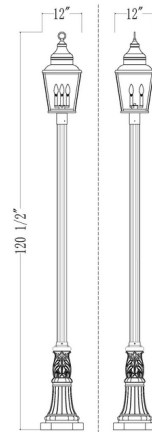

Description

Top a post mount with a romantic, classic three-light outdoor fixture made of sand black finish aluminum and clear seedy glass panels. Drawing on a timeless design, this outdoor light features a tapered silhouette, excess detail on its cap, and charming interior candelabra-style bulb mounts. Dimmability embellishes this post light, allowing for time-of-day accommodations.

Specifications

COLOR Clear Seedy
BODY FINISH Sand Black
WATTAGE 27W
DIMMER Standard 120V
DIMENSIONS 12"W x 120.5"H
BULB NOT INCLUDED 3 x B10/Candelabra (E12)/9W/120V LED
COUNTRY OF ORIGIN China

Shown in sand black / clear seedy