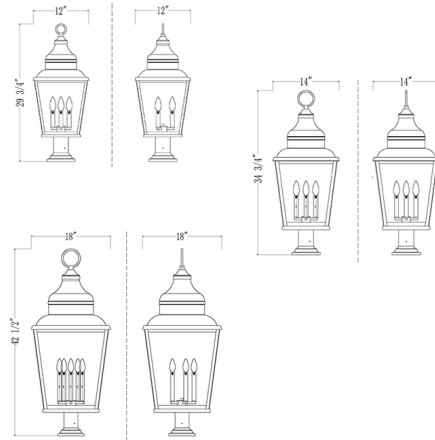

### Specifications

COLOR . . . . . Clear Seedy  
BODY FINISH . . . . . Sand Black  
WATTAGE . . . . . 27W  
DIMMER . . . . . Standard 120V  
DIMENSIONS . . . . . 12"W x 29.25"H  
BULB NOT INCLUDED . . . . . 3 x B10/Candelabra (E12)/9W/120V LED  
COUNTRY OF ORIGIN . . . . . China