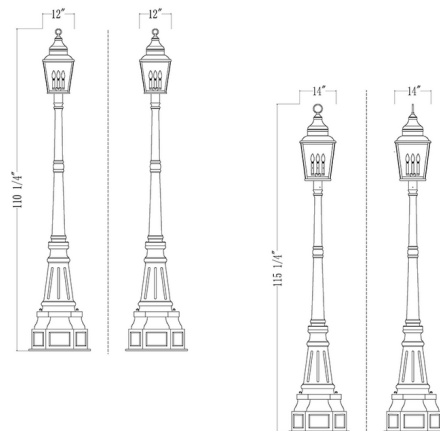

Description

Enhanced with intricate detail, this outdoor post mount fixture brings an elegant motif to front yards, walkways, and other exterior spaces. Soft sand black finish aluminum framing welcomes clear seedy glass panels offering an unobstructed view of charming candelabra-style bulb mounts, perfect for assembling a village-like motif. Dimmable lighting adds convenient adjustments of illumination levels for around-the-clock purposes.

Shown in sand black / clear seedy

Specifications

COLOR Clear Seedy
BODY FINISH Sand Black
WATTAGE 27W
DIMMER Standard 120V
DIMENSIONS 12"W x 110.25"H
BULB NOT INCLUDED 3 x B10/Candelabra (E12)/9W/120V LED
COUNTRY OF ORIGIN China