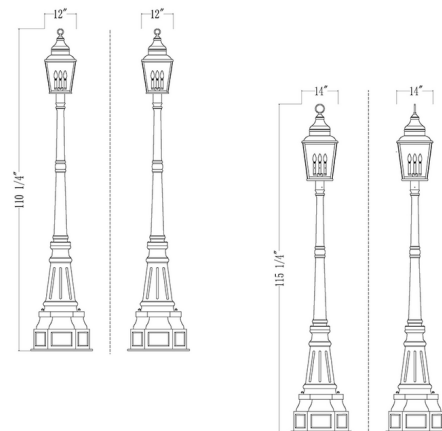

Description

Enhanced with intricate detail, this outdoor post mount fixture brings an elegant motif to front yards, walkways, and other exterior spaces. Soft sand black finish aluminum framing welcomes clear seedy glass panels offering an unobstructed view of charming candelabra-style bulb mounts, perfect for assembling a village-like motif. Dimmable lighting adds convenient adjustments of illumination levels for around-the-clock purposes.

Shown in sand black / clear seedy

Specifications

COLOR Clear Seedy
BODY FINISH Sand Black
WATTAGE 27W
DIMMER Standard 120V
DIMENSIONS 12"W x 110.25"H
BULB NOT INCLUDED 3 x B10/Candelabra (E12)/9W/120V LED
COUNTRY OF ORIGIN China