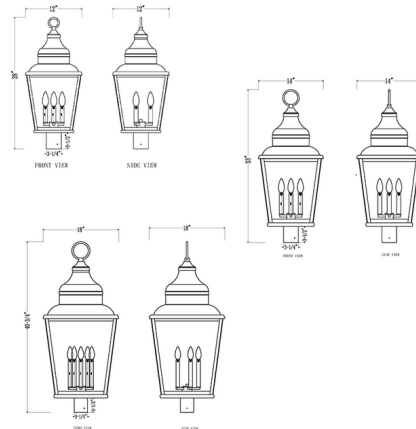

Lightology

lightology.com
866-954-4489
07-07-26

Project: _____

Company: _____

Location: _____ Fixture Type: _____

SPEC #: **ZLT1536115**

Approved On: _____ Approved By: _____

Raphael Outdoor Post Light with Round Fitter By Z-Lite

Description

Artisan accents embellish the romantic design of this outdoor post-mounted fixture, making it a superb choice for custom exterior settings. With a lantern-inspired silhouette, its aluminum construction with a soft sand black finish is pleasing to the eye, with clear seedy glass panels revealing interior candelabra-style holders adding romantic charm. Dimming features create moody effects for round-the-clock illumination. Note: Required post sold separately.

Shown in sand black / clear seedy

Specifications

COLOR	Clear Seedy
BODY FINISH	Sand Black
WATTAGE	27W
DIMMER	Standard 120V
DIMENSIONS	12"W x 28"H
BULB NOT INCLUDED	3 x B10/Candelabra (E12)/9W/120V LED
COUNTRY OF ORIGIN	China