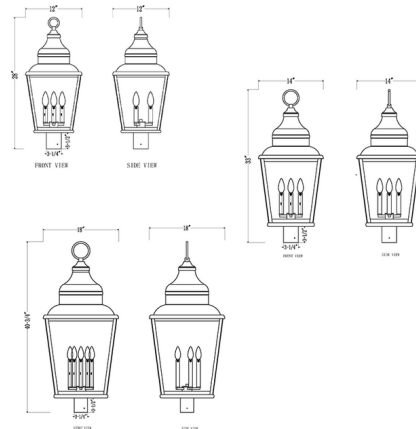

## Raphael Outdoor Post Light with Round Fitter By Z-Lite

### Description

Artisan accents embellish the romantic design of this outdoor post-mounted fixture, making it a superb choice for custom exterior settings. With a lantern-inspired silhouette, its aluminum construction with a soft sand black finish is pleasing to the eye, with clear seedy glass panels revealing interior candelabra-style holders adding romantic charm. Dimming features create moody effects for round-the-clock illumination. Note: Required post sold separately.

### Specifications

COLOR . . . . . Clear Seedy  
 BODY FINISH . . . . . Sand Black  
 WATTAGE . . . . . 27W  
 DIMMER . . . . . Standard 120V  
 DIMENSIONS . . . . . 12"W x 28"H  
 BULB NOT INCLUDED . . . . . 3 x B10/Candelabra (E12)/9W/120V LED  
 COUNTRY OF ORIGIN . . . . . China