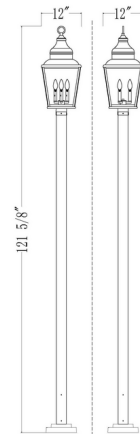

Shown in sand black / clear seedy

CLICK TO VIEW PRODUCT

Notes: