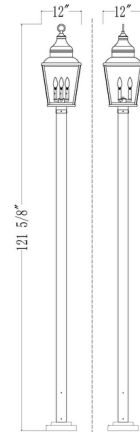

Shown in sand black / clear seedy

CLICK TO VIEW PRODUCT

Notes: