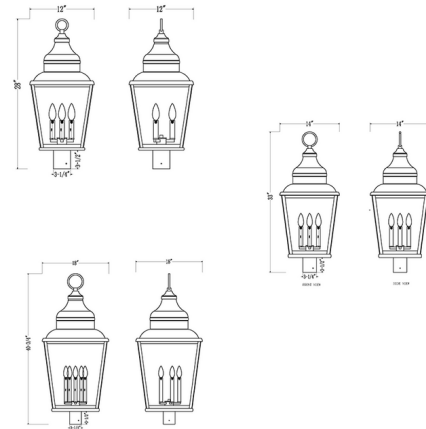

## Raphael Outdoor Post Light with Square Fitter By Z-Lite

### Description

With a tall, decadently accented roof and clear seedy glass panels, this outdoor post mount fixture delivers a quaint village vibe in residential and commercial spaces. Soft sand black finish aluminum creates a lantern influence to this gently tapered fixture with clear seedy glass panels. Clustered candle-like bulb mounts offer charming style as well as dimmable lighting. Note: Required post sold separately.

### Specifications

COLOR	Clear Seedy
BODY FINISH	Sand Black
WATTAGE	27W
DIMMER	Standard 120V
DIMENSIONS	12"W x 26.75"H
BULB NOT INCLUDED	3 x B10/Candelabra (E12)/9W/120V LED
COUNTRY OF ORIGIN	China

CLICK TO VIEW PRODUCT