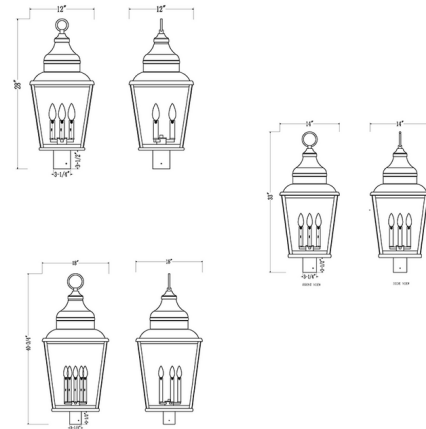

Lightology

lightology.com
866-954-4489
05-23-26

Project: _____

Company: _____

Location: _____ Fixture Type: _____

SPEC #: **ZLT1536117**

Approved On: _____ Approved By: _____

Raphael Outdoor Post Light with Square Fitter By Z-Lite

Description

With a tall, decadently accented roof and clear seedy glass panels, this outdoor post mount fixture delivers a quaint village vibe in residential and commercial spaces. Soft sand black finish aluminum creates a lantern influence to this gently tapered fixture with clear seedy glass panels. Clustered candle-like bulb mounts offer charming style as well as dimmable lighting.

Note: Required post sold separately.

Shown in sand black / clear seedy

Specifications

COLOR	Clear Seedy
BODY FINISH	Sand Black
WATTAGE	27W
DIMMER	Standard 120V
DIMENSIONS	12"W x 26.75"H
BULB NOT INCLUDED	3 x B10/Candelabra (E12)/9W/120V LED
COUNTRY OF ORIGIN	China