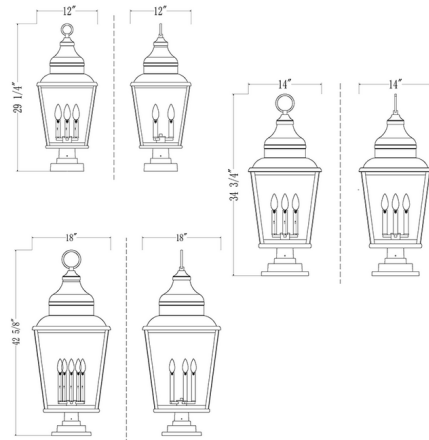

Lightology

lightology.com
866-954-4489
04-24-26

Project: _____

Company: _____

Location: _____ Fixture Type: _____

SPEC #: **ZLT1536118**

Approved On: _____ Approved By: _____

Raphael Outdoor Pier Light with Square Stepped Base By Z-Lite

Description

Modeled after a timeless lantern motif, this outdoor pier-mounted fixture makes a romantic design statement in yard spaces and custom gardens. Soft sand black finish aluminum construction forms a gently tapered silhouette, with a bevy of ornate detailing and clear seedy glass panels. Interior candelabra-style bulb mounts infuse dimmable lighting to alter the mood of any space.

Shown in sand black / clear seedy

Specifications

COLOR Clear Seedy
BODY FINISH Sand Black
WATTAGE 27W
DIMMER Standard 120V
DIMENSIONS 12"W x 29.25"H
BULB NOT INCLUDED 3 x B10/Candelabra (E12)/9W/120V LED
COUNTRY OF ORIGIN China