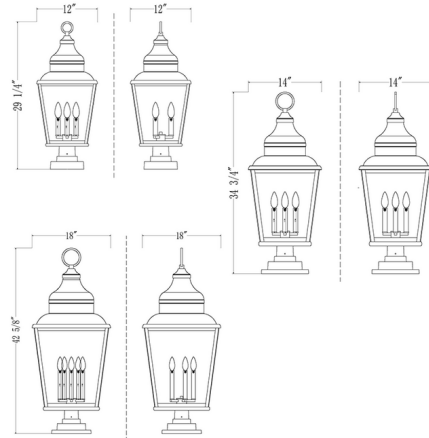

## Raphael Outdoor Pier Light with Square Stepped Base By Z-Lite

### Description

Modeled after a timeless lantern motif, this outdoor pier-mounted fixture makes a romantic design statement in yard spaces and custom gardens. Soft sand black finish aluminum construction forms a gently tapered silhouette, with a bevy of ornate detailing and clear seedy glass panels. Interior candelabra-style bulb mounts infuse dimmable lighting to alter the mood of any space.

### Specifications

COLOR . . . . . Clear Seedy  
BODY FINISH . . . . . Sand Black  
WATTAGE . . . . . 27W  
DIMMER . . . . . Standard 120V  
DIMENSIONS . . . . . 12"W x 29.25"H  
BULB NOT INCLUDED . . . . . 3 x B10/Candelabra (E12)/9W/120V LED  
COUNTRY OF ORIGIN . . . . . China