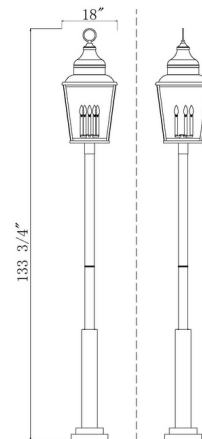

Description

A twist on iconic lantern-inspired design, this five-light outdoor post mount fixture enhances residential or commercial exterior settings with a village motif. Sand black finish aluminum crafts a tapered frame with a tall, detail-rich roof, as clear seeded glass panels inspire with a bit of romance. Candelabra-style holders reflect a romantic ambience in a dimmable light perfect for round-the-clock illumination.

Specifications

COLOR Clear Seedy
BODY FINISH Sand Black
WATTAGE 45W
DIMMER Standard 120V
DIMENSIONS 18"W x 133.25"H
BULB NOT INCLUDED 5 x B10/Candelabra (E12)/9W/120V LED
COUNTRY OF ORIGIN China

Shown in sand black / clear seedy