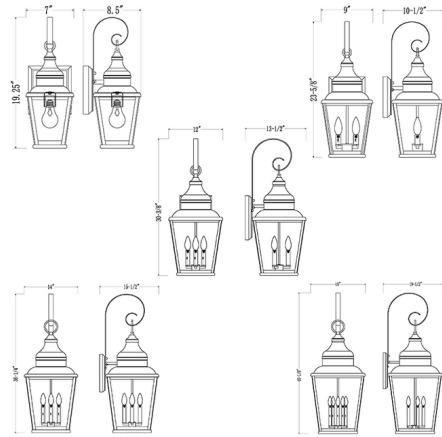

Lightology

lightology.com
866-954-4489
04-22-26

Project: _____

Company: _____

Location: _____ Fixture Type: _____

SPEC #: **ZLT1536130**

Approved On: _____ Approved By: _____

Raphael Outdoor Wall Light By Z-Lite

Description

An outdoor wall light with sleek style is what your residential or commercial structure needs, and this sand black finish aluminum version is decked out with elegant detail. Light up a porch, back deck, or outbuilding with a lantern-inspired fixture featuring a tall roof, tapered body, and clear seedy glass panels adding a weathered appearance. Dimming functions embellish this light fixture by offering customizable light levels.

Shown in sand black / clear seedy

Specifications

COLOR Clear Seedy
 BODY FINISH Sand Black
 WATTAGE 17W
 DIMMER Standard 120V
 DIMENSIONS 7"W x 19.25"H x 8.5"D
 BULB NOT INCLUDED 1 x Edison ST-Shape/Medium (E26)/17W/120V LED
 COUNTRY OF ORIGIN China