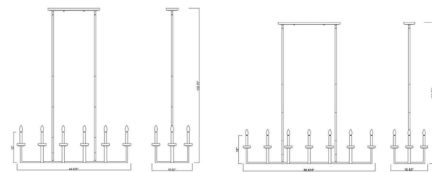

By Z-Lite

Description

A strong version of elegant style reflects in a linear chandelier focusing on perpendicular geometric silhouetting. This steel fixture makes a statement over kitchen islands, dining ensembles, and in foyers, as it blends soft and bold motifs with charming boboches and candelabra-style bulb mounts. Cable suspension evens this fixture with proportionality, as dimming features offer customized lighting levels.

Shown in matte black / modern gold

Specifications

COLOR	N/A
BODY FINISH	Matte Black / Modern Gold
WATTAGE	90W
DIMMER	Standard 120V
DIMENSIONS	44.625"L x 15.83"W x 12"H
BULB NOT INCLUDED	10 x B10/Candelabra (E12)/9W/120V LED
COUNTRY OF ORIGIN	Viet Nam

Technical Information

PRODUCT DIMENSIONS (2) 3" (2) 6" (4) 12" (8) 24" Stem Kit Included

CLICK TO VIEW PRODUCT

Notes: