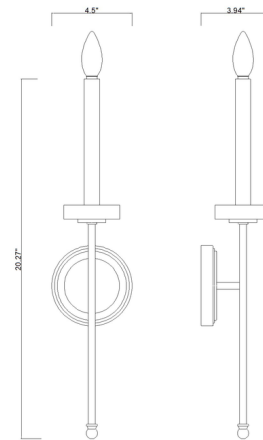

Description

A mixed motif greets this single-light wall sconce, a slender and stylish light source featuring steel construction. With a long stem and decorative boboche, it delivers soft elegance through a candelabra-style bulb mount. Dim this sleek fixture to create mood lighting any time of day.

Specifications

COLOR N/A
BODY FINISH Modern Gold
WATTAGE 9W
DIMMER Standard 120V
DIMENSIONS 4.5"W x 20.27"H x 3.94"D
BULB NOT INCLUDED 1 x B10/Candelabra (E12)/9W/120V LED
COUNTRY OF ORIGIN Viet Nam

Shown in modern gold