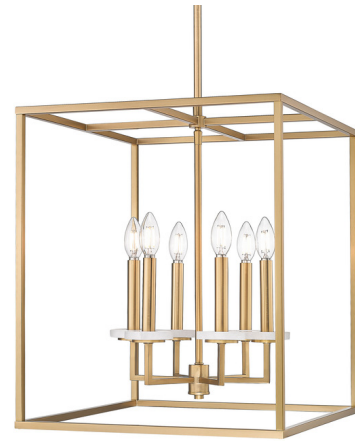

Lightology

lightology.com
866-954-4489
04-13-26

Project: _____

Company: _____

Location: _____ Fixture Type: _____

SPEC #: **ZLT1536142**

Approved On: _____ Approved By: _____

Gaultier Pendant By Z-Lite

Description

An open metalwork design is refreshing with clean lines and a bit of delicacy as this pendant takes a page from a cage motif to deliver ambient lighting. Steel framing shows off the charm of candelabra-style bulb mounts dressed up with chic boboches. Dimming features create mood lighting and time-sensitive illumination.

Shown in modern gold

Specifications

COLOR	N/A
BODY FINISH	Modern Gold
WATTAGE	54W
DIMMER	Standard 120V
DIMENSIONS	18"W x 21.5"H
BULB NOT INCLUDED	6 x B10/Candelabra (E12)/9W/120V LED
COUNTRY OF ORIGIN	Viet Nam