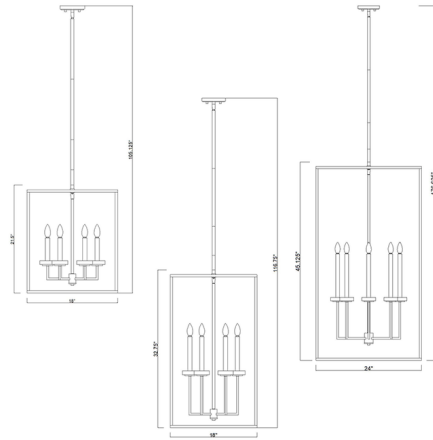

Description

An open metalwork design is refreshing with clean lines and a bit of delicacy as this pendant takes a page from a cage motif to deliver ambient lighting. Steel framing shows off the charm of candelabra-style bulb mounts dressed up with chic boboches. Dimming features create mood lighting and time-sensitive illumination.

Shown in modern gold

Specifications

COLOR	N/A
BODY FINISH	Modern Gold
WATTAGE	54W
DIMMER	Standard 120V
DIMENSIONS	18"W x 21.5"H
BULB NOT INCLUDED	6 x B10/Candelabra (E12)/9W/120V LED
COUNTRY OF ORIGIN	Viet Nam