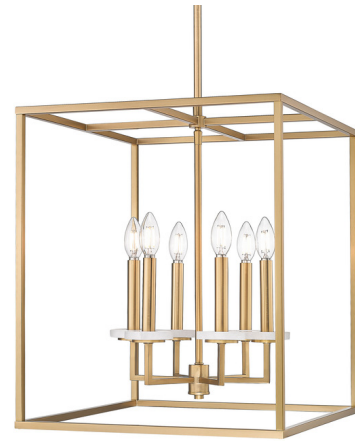

Lightology

lightology.com
866-954-4489
06-08-26

Project: _____

Company: _____

Location: _____ Fixture Type: _____

SPEC #: **ZLT1536142**

Approved On: _____ Approved By: _____

Gaultier Pendant By Z-Lite

Description

An open metalwork design is refreshing with clean lines and a bit of delicacy as this pendant takes a page from a cage motif to deliver ambient lighting. Steel framing shows off the charm of candelabra-style bulb mounts dressed up with chic boboches. Dimming features create mood lighting and time-sensitive illumination.

Shown in modern gold

Specifications

COLOR	N/A
BODY FINISH	Modern Gold
WATTAGE	54W
DIMMER	Standard 120V
DIMENSIONS	18"W x 21.5"H
BULB NOT INCLUDED	6 x B10/Candelabra (E12)/9W/120V LED
COUNTRY OF ORIGIN	Viet Nam