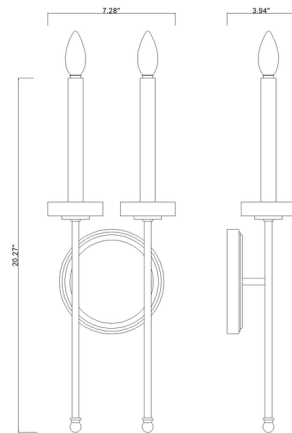

Lightology

lightology.com
866-954-4489
04-24-26

Project: _____

Company: _____

Location: _____ Fixture Type: _____

SPEC #: **ZLT1536143**

Approved On: _____ Approved By: _____

Gaultier 2-Light Wall Sconce By Z-Lite

Description

A seamless design reflects on timeless style in a two-light wall sconce crafted of steel. Elegant lines stand out in elongated arms and tall candelabra bulb bases, adorned with charming boboches that really make an impact. This dual light fixture delivers variable light levels with its convenient dimming function, perfect for mood lighting in living rooms, hallways, and bedrooms.

Shown in matte black / modern gold

Specifications

COLOR	N/A
BODY FINISH	Matte Black / Modern Gold
WATTAGE	18W
DIMMER	Standard 120V
DIMENSIONS	7.28"W x 20.27"H x 3.94"D
BULB NOT INCLUDED	2 x B10/Candelabra (E12)/9W/120V LED
COUNTRY OF ORIGIN	Viet Nam