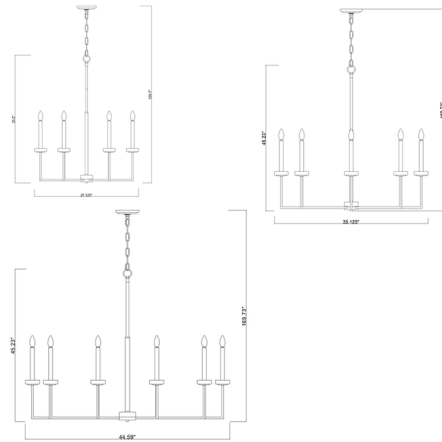

### Specifications

COLOR	N/A
BODY FINISH	Matte Black / Modern Gold
WATTAGE	54W
DIMMER	Standard 120V
DIMENSIONS	27.125"W x 33.2"H
BULB NOT INCLUDED	6 x B10/Candelabra (E12)/9W/120V LED
COUNTRY OF ORIGIN	Viet Nam