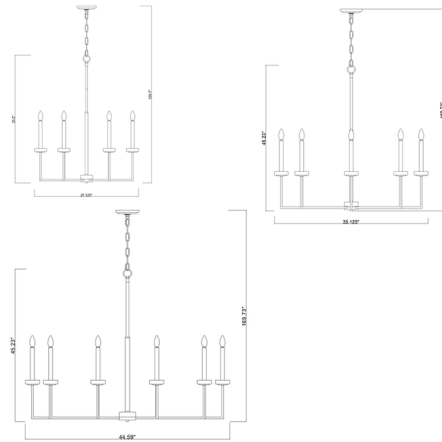

Shown in matte black / modern gold

Specifications

COLOR	N/A
BODY FINISH	Matte Black / Modern Gold
WATTAGE	54W
DIMMER	Standard 120V
DIMENSIONS	27.125"W x 33.2"H
BULB NOT INCLUDED	6 x B10/Candelabra (E12)/9W/120V LED
COUNTRY OF ORIGIN	Viet Nam

CLICK TO VIEW PRODUCT

Notes: