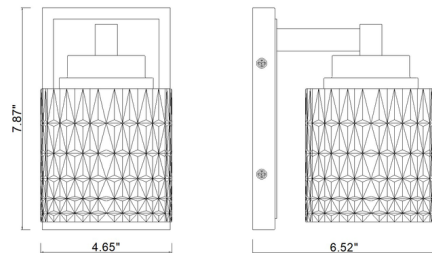

Shown in modern gold / clear diamond

Specifications

COLOR Clear Diamond
BODY FINISH Modern Gold
WATTAGE 17W
DIMMER Standard 120V
DIMENSIONS 4.65"W x 7.87"H x 6.52"D
BULB NOT INCLUDED 1 x A19/Medium (E26)/17W/120V LED
COUNTRY OF ORIGIN Viet Nam