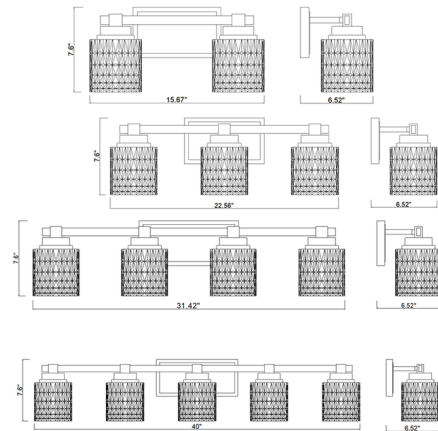

Description

Make a statement in an elegant bath space with the Jacqueline vanity light featuring a brilliant steel frame heightened by subtle yet stylish detail. Offering plenty of ambient light over vanity spaces, this fixture features art-inspired diamond patterning over clear glass shades, easy on the eyes and adding a chic filter impact. Dim this light fixture to customize the level of illumination for various times of day and mood lighting.

Shown in chrome / clear diamond

Specifications

COLOR	Clear Diamond
BODY FINISH	Chrome
WATTAGE	34W
DIMMER	Standard 120V
DIMENSIONS	15.67"W x 7.6"H x 6.52"D
BULB NOT INCLUDED	2 x A19/Medium (E26)/17W/120V LED
COUNTRY OF ORIGIN	Viet Nam