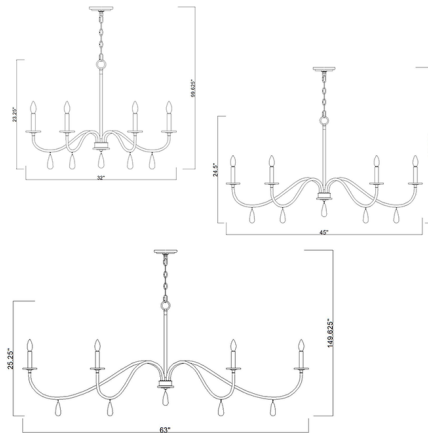

By Z-Lite

Description

Gracefully curved arms deliver an exceptional silhouette with both glam and sophistication as this six-light chandelier makes a statement in dining rooms, living rooms, and foyers. The steel construction welcomes chain suspension, straight holders atop alabaster boboches, and dangling elements below. Make rooms suit occasions with a built-in dimming feature.

Shown in brushed nickel / alabaster

Specifications

COLOR Alabaster
BODY FINISH Brushed Nickel
WATTAGE 54W
DIMMER Standard 120V
DIMENSIONS 32"W x 23.25"H
BULB NOT INCLUDED 6 x B10/Medium (E26)/9W/120V LED
COUNTRY OF ORIGIN Viet Nam