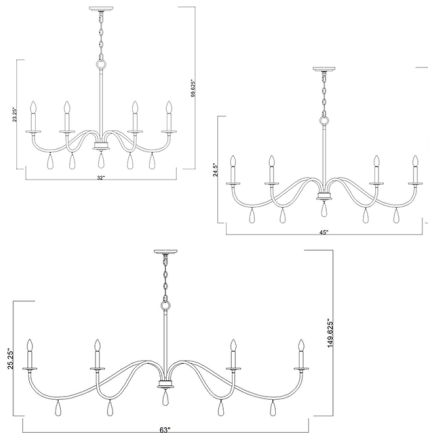

Description

Gracefully curved arms deliver an exceptional silhouette with both glam and sophistication as this six-light chandelier makes a statement in dining rooms, living rooms, and foyers. The steel construction welcomes chain suspension, straight holders atop alabaster boboches, and dangling elements below. Make rooms suit occasions with a built-in dimming feature.

Shown in brushed nickel / alabaster

Specifications

COLOR Alabaster
 BODY FINISH Brushed Nickel
 WATTAGE 54W
 DIMMER Standard 120V
 DIMENSIONS 32\"/>

CLICK TO VIEW PRODUCT

Notes: